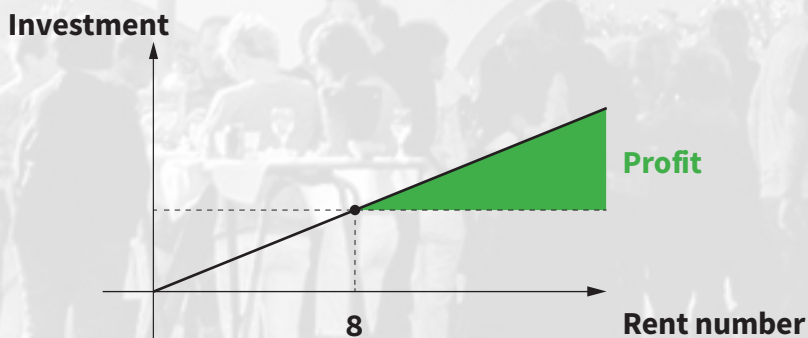

Types and dimensions

Startent 40:
40m² /53 persons
Startent 80:
80m² /106 persons

Stardouble 70:
70m² /93 persons
Stardouble 140:
140m² /185 persons

13m

17m

19,2m

22,6m

Color book

Logistics

**Compact
Mobile**

30 mins

2 people

Return

QR website