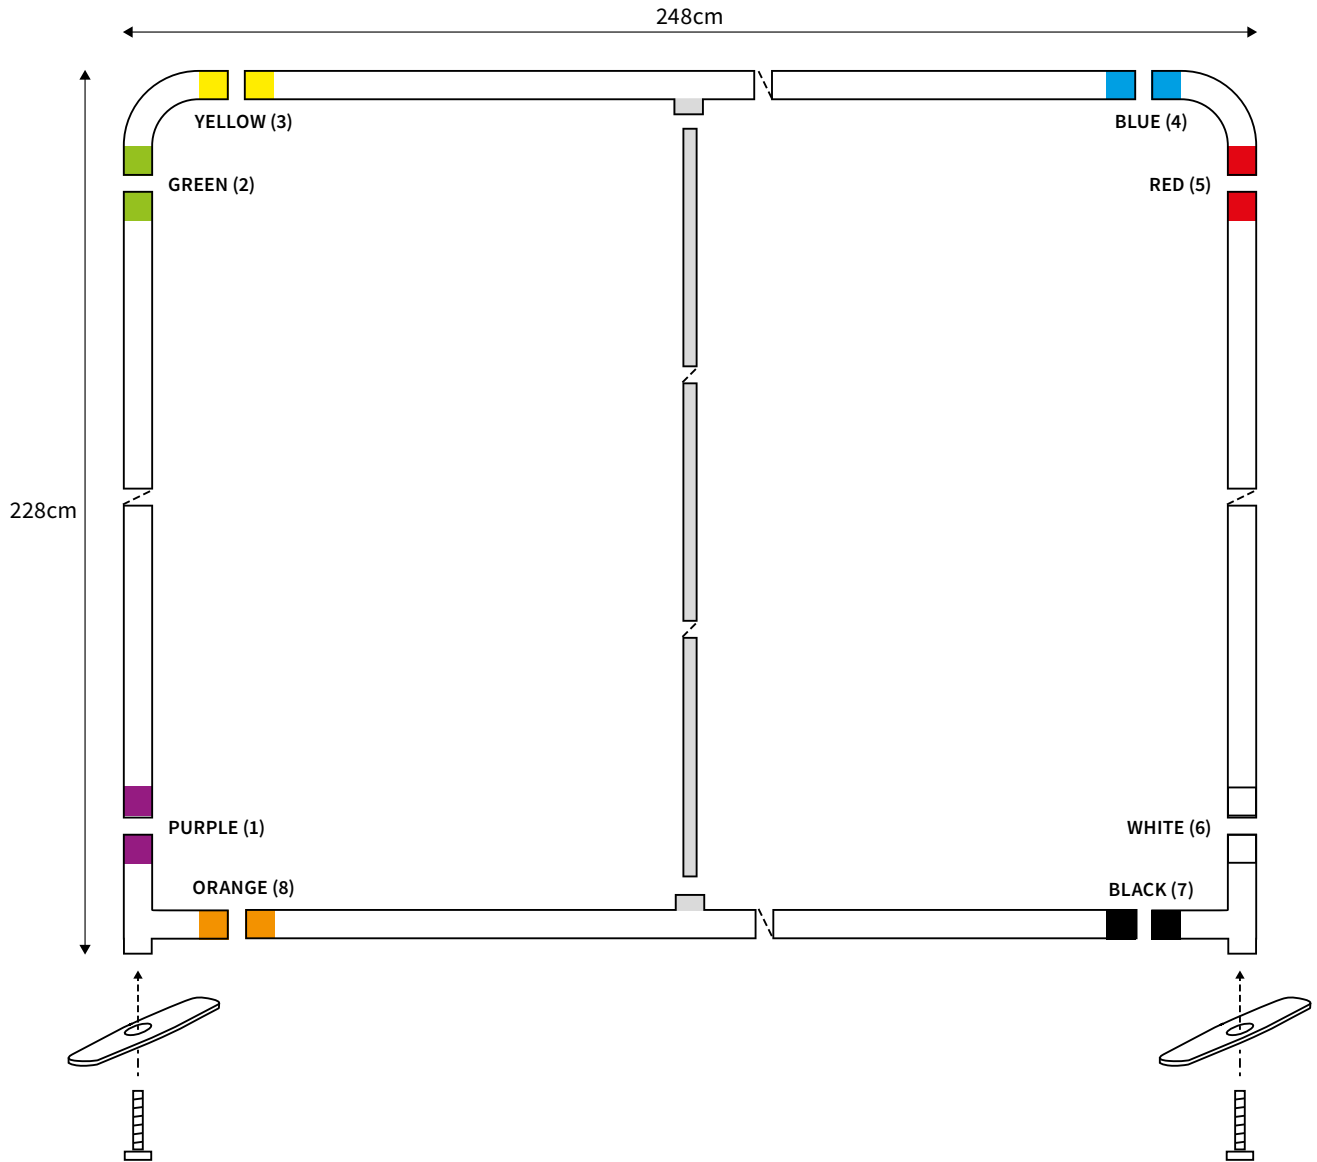

STRETCH WALL MANUAL

VISIX

BRAND SHINERS[®]

STRAIGHT

01 | 200X230CM

PARTS LIST

	2x	TOP CORNER		2x	TUBE HORIZONTAL (ø 3cm)
	2x	BOTTOM CORNER		2x	TUBE VERTICAL (ø 3cm)
	2x	FOOT			
	2x	SCREW (M8)			

PARTS LIST

	2x	TOP CORNER		2x	TUBE HORIZONTAL (ø 3cm)
	2x	BOTTOM CORNER		2x	TUBE VERTICAL (ø 3cm)
	2x	FOOT		1x	TUBE SUPPORT (ø 2cm)
	2x	SCREW (M8)			

PARTS LIST

	2x	TOP CORNER		2x	TUBE HORIZONTAL (ø 3cm)
	2x	BOTTOM CORNER		2x	TUBE VERTICAL (ø 3cm)
	2x	FOOT		1x	TUBE SUPPORT (ø 2cm)
	2x	SCREW (M8)			

PARTS LIST				1x	HEXA-KEY (M8)
	2x	TOP CORNER		2x	TUBE HORIZONTAL (ø 3cm)
	2x	BOTTOM CORNER			
	3x	FOOT		2x	TUBE VERTICAL (ø 3cm)
	1x	SCREW (M6) FOOT MIDDLE			

VISIX

BRAND SHINERS®

© | 2021 VISIX BRAND SHINERS – ALL RIGHTS RESERVED