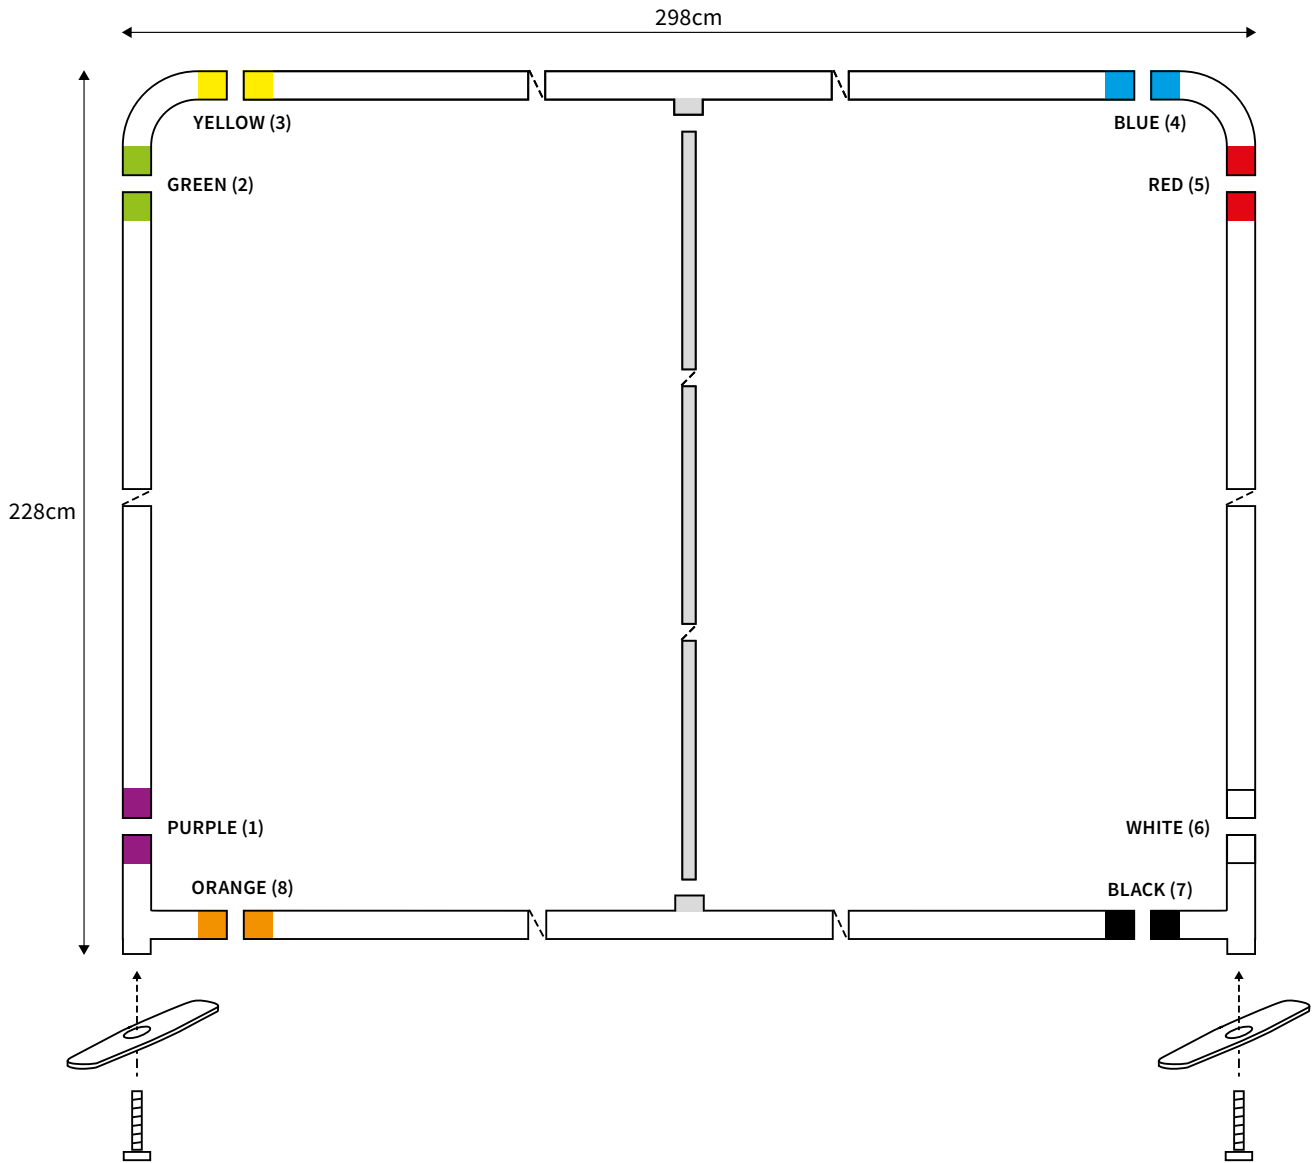

STRETCH WALL MANUAL

VISIX

BRAND SHINERS[®]

STRAIGHT

01 | 200X230CM

PARTS LIST

	2x	TOP CORNER		2x	TUBE HORIZONTAL (ø 3cm)
	2x	BOTTOM CORNER		2x	TUBE VERTICAL (ø 3cm)
	2x	FOOT			
	2x	SCREW (M8)			

PARTS LIST

	2x	TOP CORNER		2x	TUBE HORIZONTAL (ø 3cm)
	2x	BOTTOM CORNER		2x	TUBE VERTICAL (ø 3cm)
	2x	FOOT		1x	TUBE SUPPORT (ø 2cm)
	2x	SCREW (M8)			

PARTS LIST

	2x	TOP CORNER		2x	TUBE HORIZONTAL (ø 3cm)
	2x	BOTTOM CORNER		2x	TUBE VERTICAL (ø 3cm)
	2x	FOOT		1x	TUBE SUPPORT (ø 2cm)
	2x	SCREW (M8)			

PARTS LIST				1x	HEXA-KEY (M8)
	2x	TOP CORNER		2x	TUBE HORIZONTAL (ø 3cm)
	2x	BOTTOM CORNER			
	3x	FOOT		2x	TUBE VERTICAL (ø 3cm)
	1x	SCREW (M6) FOOT MIDDLE			

VISIX

BRAND SHINERS®

© | 2021 VISIX BRAND SHINERS – ALL RIGHTS RESERVED