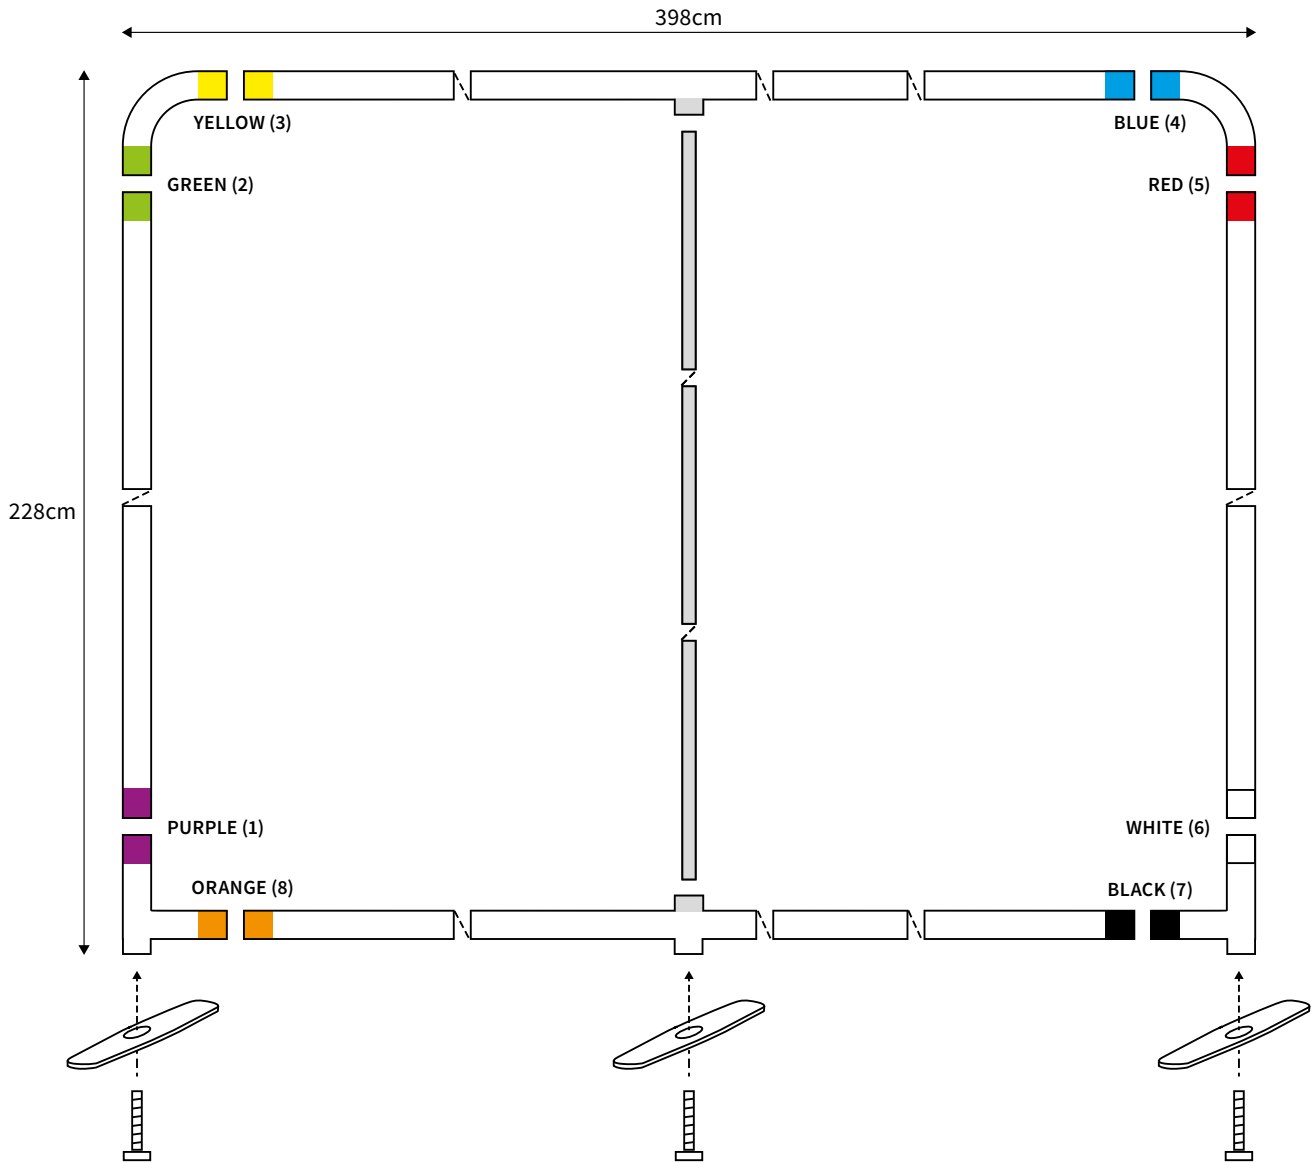

STRETCH WALL MANUAL

VISIX

BRAND SHINERS[®]

STRAIGHT

01 | 200X230CM

PARTS LIST

	2x	TOP CORNER		2x	TUBE HORIZONTAL (ø 3cm)
	2x	BOTTOM CORNER		2x	TUBE VERTICAL (ø 3cm)
	2x	FOOT			
	2x	SCREW (M8)			

PARTS LIST

	2x	TOP CORNER		2x	TUBE HORIZONTAL (ø 3cm)
	2x	BOTTOM CORNER		2x	TUBE VERTICAL (ø 3cm)
	2x	FOOT		1x	TUBE SUPPORT (ø 2cm)
	2x	SCREW (M8)			

PARTS LIST

	2x	TOP CORNER		2x	TUBE HORIZONTAL (ø 3cm)
	2x	BOTTOM CORNER		2x	TUBE VERTICAL (ø 3cm)
	2x	FOOT		1x	TUBE SUPPORT (ø 2cm)
	2x	SCREW (M8)			

PARTS LIST				1x	HEXA-KEY (M8)
	2x	TOP CORNER		2x	TUBE HORIZONTAL (ø 3cm)
	2x	BOTTOM CORNER			
	3x	FOOT		2x	TUBE VERTICAL (ø 3cm)
	1x	SCREW (M6) FOOT MIDDLE			

VISIX

BRAND SHINERS®

© | 2021 VISIX BRAND SHINERS – ALL RIGHTS RESERVED