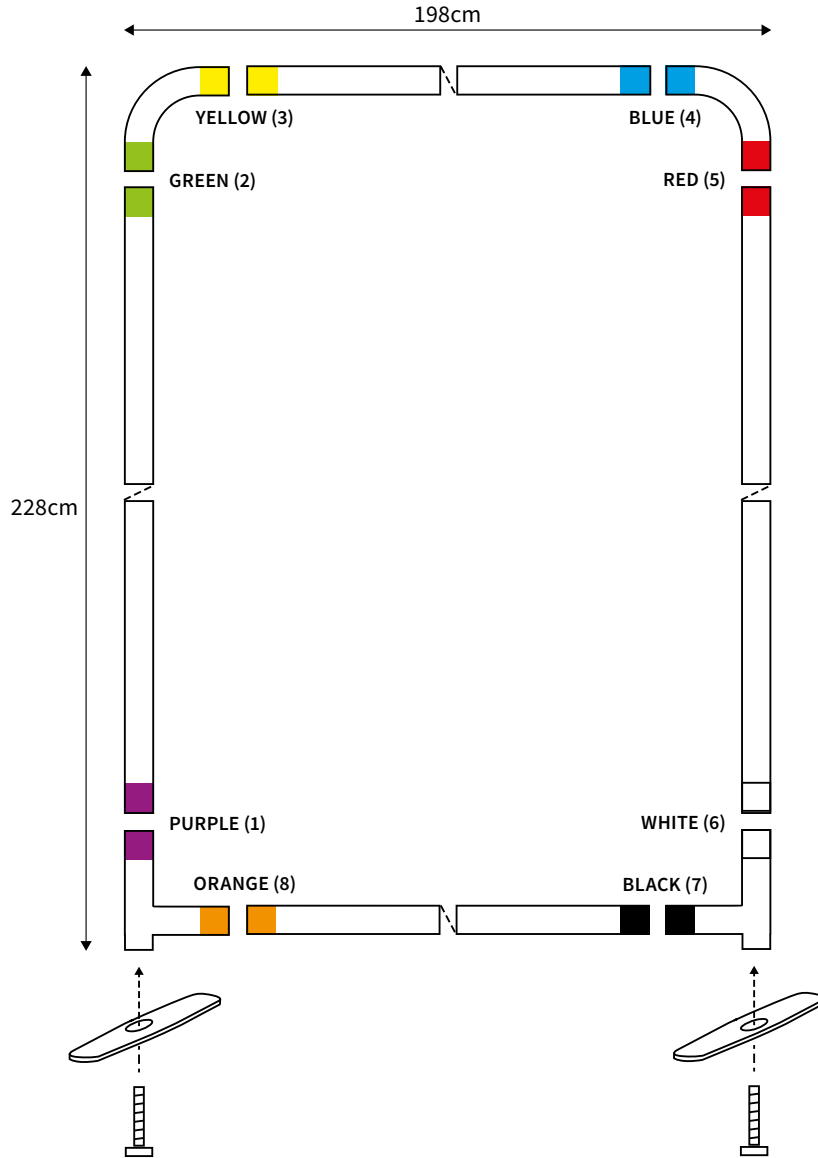

STRETCH WALL MANUAL

VISIX

BRAND SHINERS[®]

STRAIGHT

01 | 200X230CM

PARTS LIST

	2x	TOP CORNER		2x	TUBE HORIZONTAL (ø 3cm)
	2x	BOTTOM CORNER		2x	TUBE VERTICAL (ø 3cm)
	2x	FOOT			
	2x	SCREW (M8)			

PARTS LIST

	2x	TOP CORNER		2x	TUBE HORIZONTAL (ø 3cm)
	2x	BOTTOM CORNER		2x	TUBE VERTICAL (ø 3cm)
	2x	FOOT		1x	TUBE SUPPORT (ø 2cm)
	2x	SCREW (M8)			

PARTS LIST

	2x	TOP CORNER		2x	TUBE HORIZONTAL (ø 3cm)
	2x	BOTTOM CORNER		2x	TUBE VERTICAL (ø 3cm)
	2x	FOOT		1x	TUBE SUPPORT (ø 2cm)
	2x	SCREW (M8)			

PARTS LIST				1x	HEXA-KEY (M8)
	2x	TOP CORNER		2x	TUBE HORIZONTAL (ø 3cm)
	2x	BOTTOM CORNER			
	3x	FOOT		2x	TUBE VERTICAL (ø 3cm)
	1x	SCREW (M6) FOOT MIDDLE			

VISIX

BRAND SHINERS®

© | 2021 VISIX BRAND SHINERS – ALL RIGHTS RESERVED